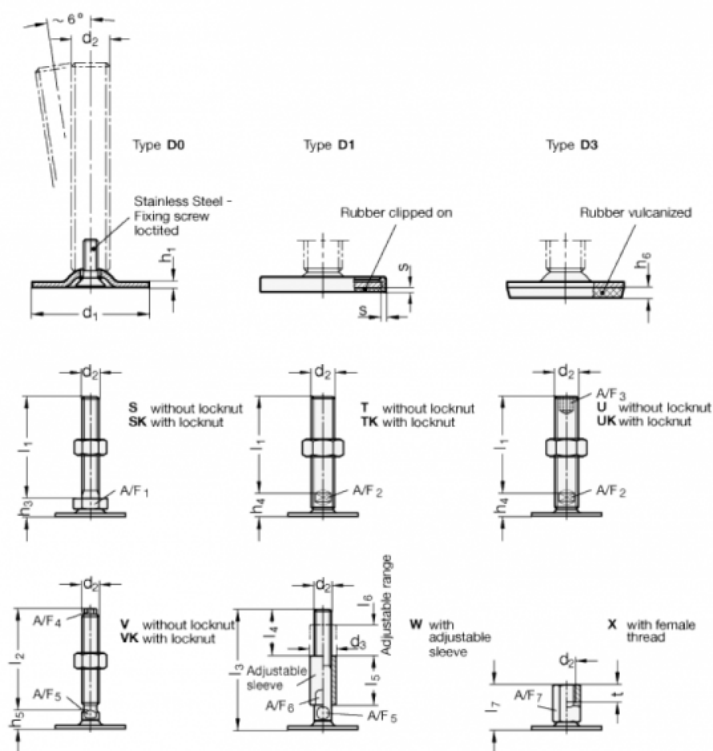

Article number: 204180M1260D3SK
 Description: E+G levelling foot
 GN 41-80-M12-60-D3-SK
 Note: SK With nut, External hexagon at the bottom

Measures

A/F1 = 17
 d1 = 80
 d2 = M12
 h1 = 3
 h3 = 11
 h6 = 5
 l1 = 60
 s =